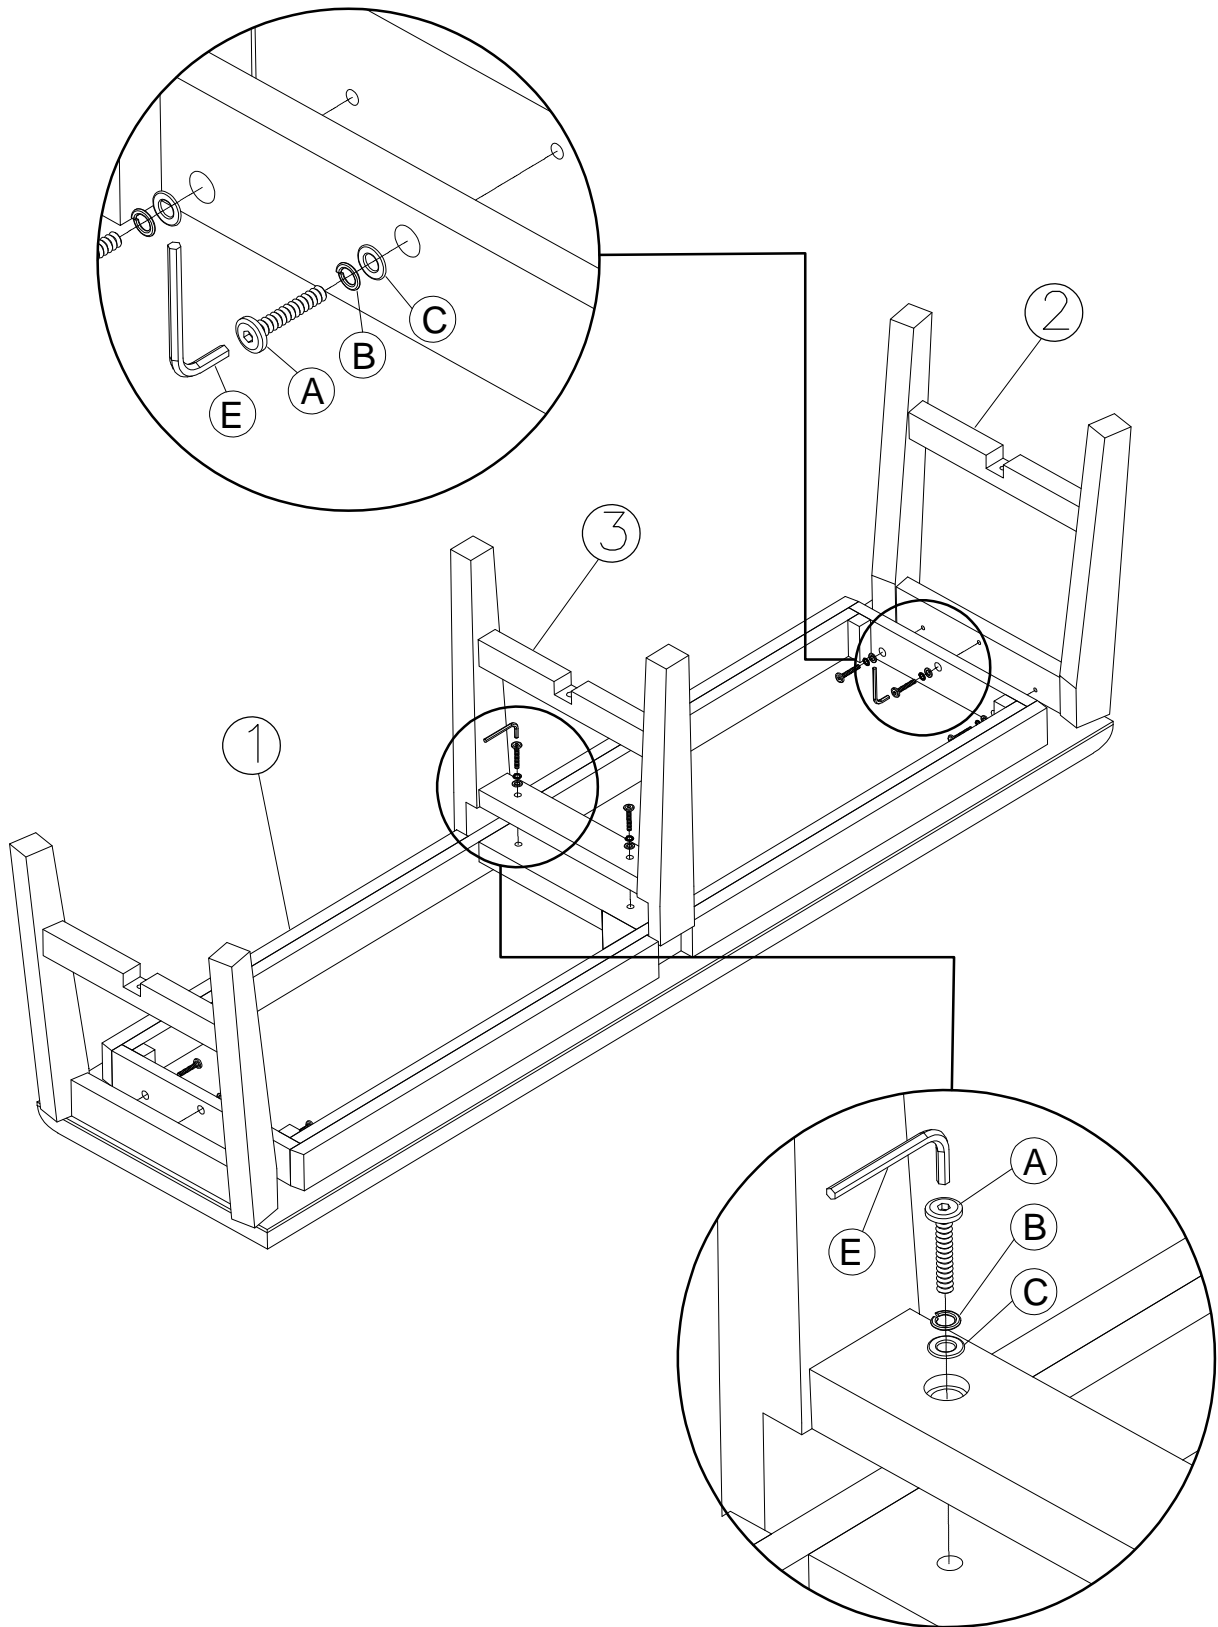

3426 - 03 OLEJO DINING BENCH

ASSEMBLY INSTRUCTIONS

<p>① SEAT FRAME x 1PC</p>	<p>③ BENCH LEGS (CENTER) x 1 PC</p>
<p>② BENCH LEGS (SIDE) x 2PCS</p>	<p>④ CENTER STRETCHERS x 1 PC</p>

<p>A</p>  <p>8 pcs Ø13 x M6 x 40 mm</p>	<p>B</p>  <p>11 pcs 1.2 x M6 x Ø11 mm</p>	<p>C</p>  <p>11 pcs 2 x M6 x Ø19 mm</p>	<p>D</p>  <p>3 pcs Ø13 x M6 x 30 mm</p>	<p>E</p>  <p>1 pc M4 x 60 mm</p>
---	---	---	---	--

Do not fully tighten all the bolts for this step.

A

8 pcs

Ø13 x M6 x 40 mm

B

8 pcs

1.2 x M6 x Ø11 mm

C

8 pcs

2 x M6 x Ø19 mm

E

1 pc

M4 x 60 mm

Fully tighten all the bolts for this step.

3 pcs

Ø13 x M6 x 30 mm

3 pcs

1.2 x M6 x Ø11 mm

3 pcs

2 x M6 x Ø19 mm

1 pc

M4 x 60 mm

ASSEMBLY IS COMPLETE