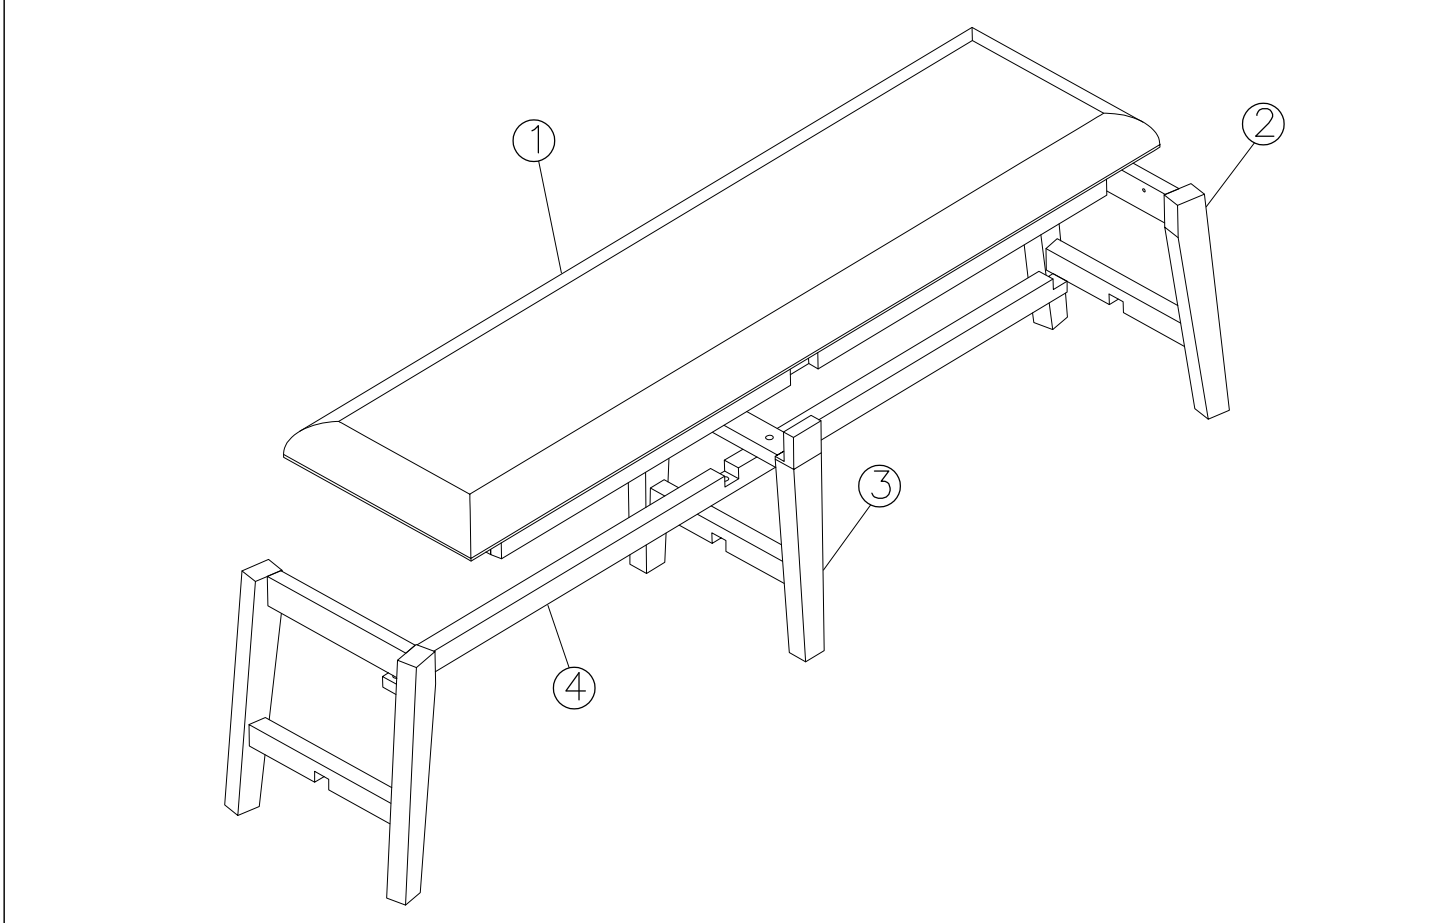

3426 - 03 OLEJO DINING BENCH

ASSEMBLY INSTRUCTIONS

<p>① SEAT FRAME x 1PC</p>	<p>③ BENCH LEGS (CENTER) x 1 PC</p>
<p>② BENCH LEGS (SIDE) x 2PCS</p>	<p>④ CENTER STRETCHERS x 1 PC</p>

<p>A</p>  <p>8 pcs Ø13 x M6 x 40 mm</p>	<p>B</p>  <p>11 pcs 1.2 x M6 x Ø11 mm</p>	<p>C</p>  <p>11 pcs 2 x M6 x Ø19 mm</p>	<p>D</p>  <p>3 pcs Ø13 x M6 x 30 mm</p>	<p>E</p>  <p>1 pc M4 x 60 mm</p>
---	---	---	---	--

Do not fully tighten all the bolts for this step.

A

8 pcs

Ø13 x M6 x 40 mm

B

8 pcs

1.2 x M6 x Ø11 mm

C

3 pcs

1.2 x M6 x Ø11 mm

3 pcs

2 x M6 x Ø19 mm

1 pc

M4 x 60 mm

ASSEMBLY IS COMPLETE